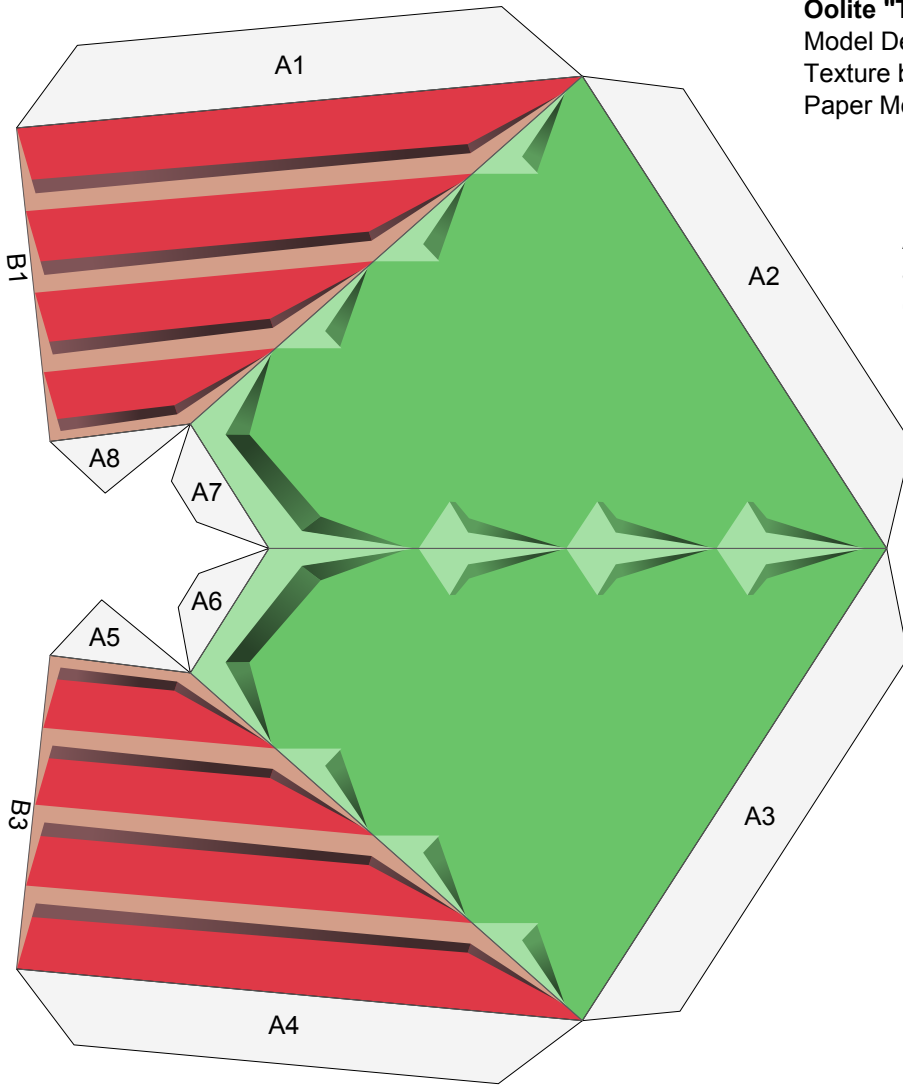

Oolite "Thargon Remote Fighter"

Model Design by Ian Bell and David Braben

Texture by Giles "Aegidian" Williams

Paper Model Mesh by Dave "Selezen" Hughes

All folds are Mountain folds.
Join numbered tabs to
corresponding numbered edge